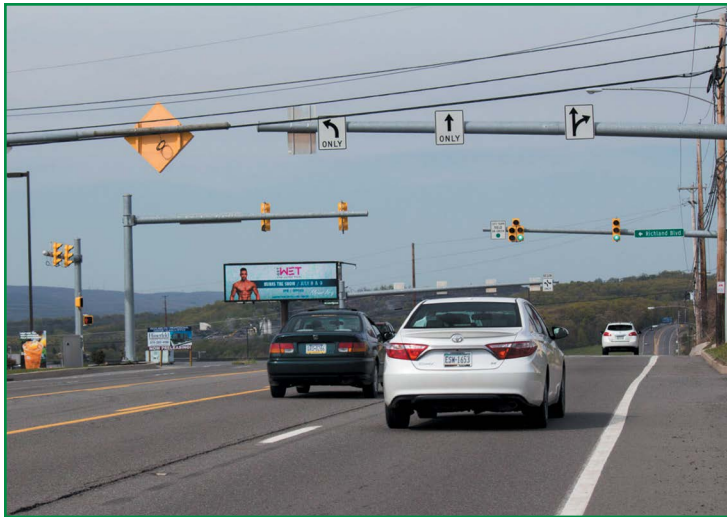

# TIMES-SHAMROCK OUTDOOR

## Digital Billboard #116B

**Market:** Luzerne County

**Location:** 1150 RT 315,  
Wilkes-Barre, PA 18711

**Directional Read:** Left-hand Read

**Weekly Impressions:** 98,000

**Size:** 10'x 30' State-of-the-Art Digital  
Media Display

**Targets:** Pocono Downs, Mohegan  
Sun Hotel & Mohegan Casino

**Latitude:** 41.267344

**Longitude:** -75.819184

**TIMES-SHAMROCK OUTDOOR**  
149 PENN AVE, SCRANTON, PA 18503

[www.shamrockoutdoormedia.com](http://www.shamrockoutdoormedia.com)